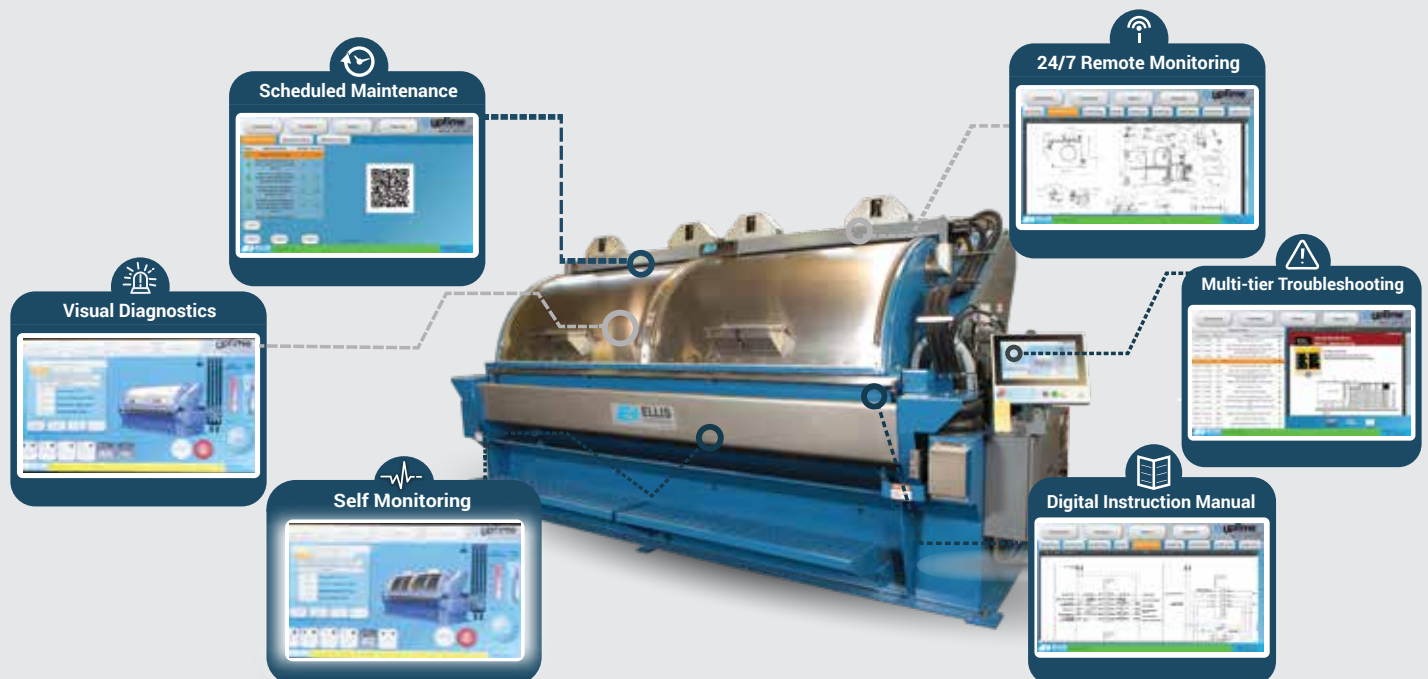

SIDE LOADER

THE PROVEN WORKHORSE

The Ellis side-loading washer extractor has proven itself time and again that it can withstand the rigors of the laundry industry. Several thousand machines around the world prove Ellis sets the standard for what a workhorse is... efficient, reliable and as one customer said it best "it just keeps running".

ADDITIONAL FEATURES

- Hydraulic drive with variable speeds for different types of fabric
- Air Cushion Suspension to help reduce floor vibration by as much as 95%
- Automatically Lubricated Bearings to help reduce maintenance and prolong the life of your machine

AVAILABLE WITH

YOUR 24/7 VIRTUAL ENGINEER

70% of industry workplace injuries are caused by reactive machine maintenance, proactively respond with critical machine alerts and step-by-step maintenance.

CALL US AT 800-611-6806 OR VISIT WWW.ELLISCORP.COM